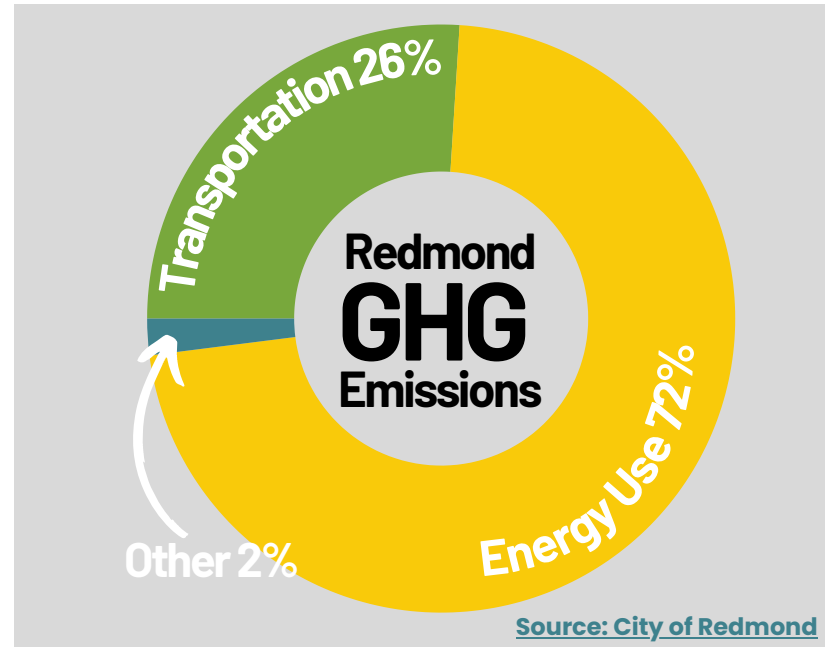

Carbon Commute Counting

It really adds up!

You Can Make A Difference.

We know you've heard all about climate change and greenhouse gases. But, what does that mean in your city?

- Hotter, drier summers
- Worse air quality
- More frequent flooding events
- Shrinking snowpack
- Less drinking water
- Loss of iconic species like *salmon*

What can you do at school?

The **Carbon Commute Count** is a campaign to count up all the carbon produced by commuting to school. Each day **TONS** of carbon are emitted by gas vehicles heading to school, in [Redmond's Environmental Sustainability Action Plan](#) their goal is to reduce these emissions by driving less. Find out how much your school emits using [our toolkit](#) and [campaign](#) and use this baseline data to inspire your peers to take lower-carbon transportation!