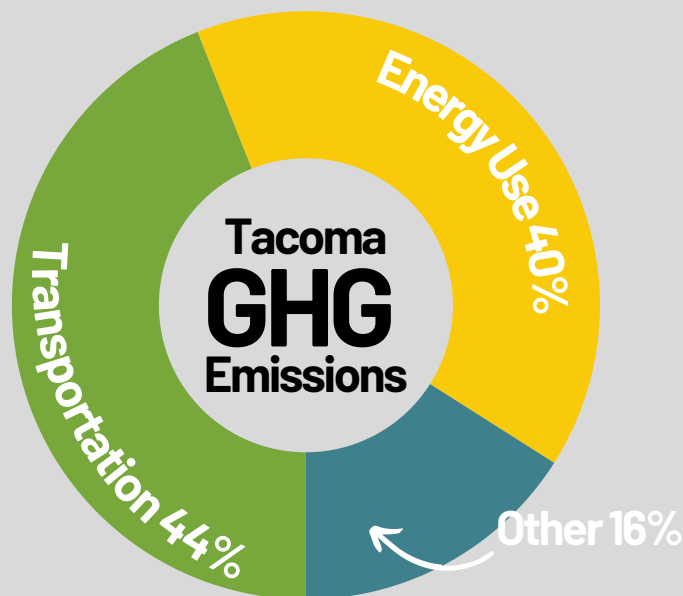

Carbon Commute Counting

It really adds up!

You Can Make A Difference.

We know you've heard all about climate change and greenhouse gases. But, what does that mean in your city?

- Hotter, drier summers
- Worse air quality
- More frequent flooding events
- Shrinking snowpack
- Less drinking water
- Loss of iconic species like *salmon*

Source: City of Tacoma

What can you do at school?

The **Carbon Commute Count** is a campaign to count up all the carbon produced by commuting to school. Each day **TONS** of carbon are emitted by single-occupancy gas vehicles heading to school, in [Tacoma's Climate Action Plan](#) (in development) our goal is to decrease these emissions. Find out how much your school emits using [our toolkit](#) and [campaign](#) and use this baseline data to inspire your peers to take lower-carbon transportation!