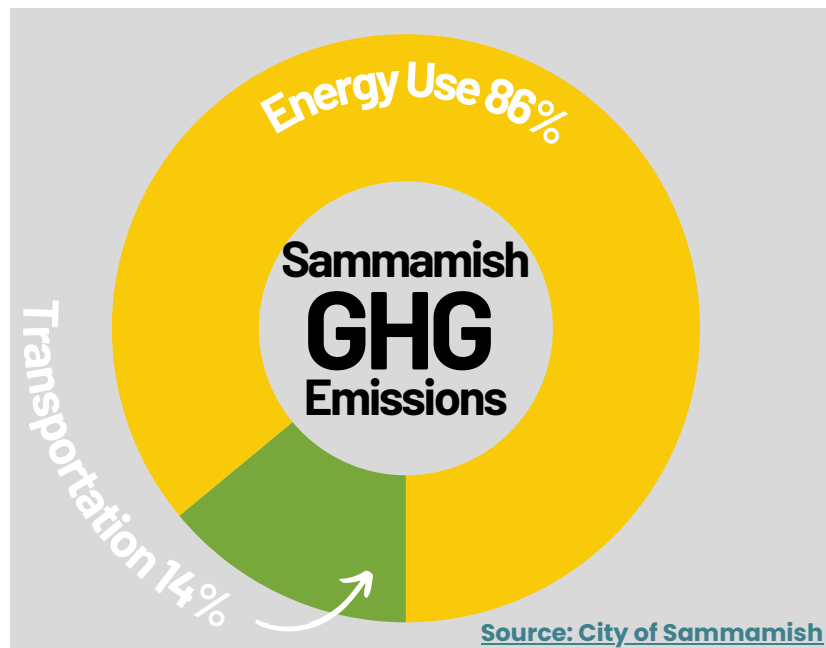

Carbon Commute Counting

It really adds up!

You Can Make A Difference.

We know you've heard all about climate change and greenhouse gases. But, what does that mean in your city?

- Hotter, drier summers
- Worse air quality
- More frequent flooding events
- Shrinking snowpack
- Less drinking water
- Loss of iconic species like *salmon*

What can you do at school?

The **Carbon Commute Count** is a campaign to count up all the carbon produced by commuting to school. Each day **TONS** of carbon are emitted by single-occupancy gas vehicles heading to school, in [Sammamish's Climate Action Plan](#) our goal is to decrease these emissions. Find out how much your school emits using [our toolkit](#) and [campaign](#) and use this baseline data to inspire your peers to take lower-carbon transportation!