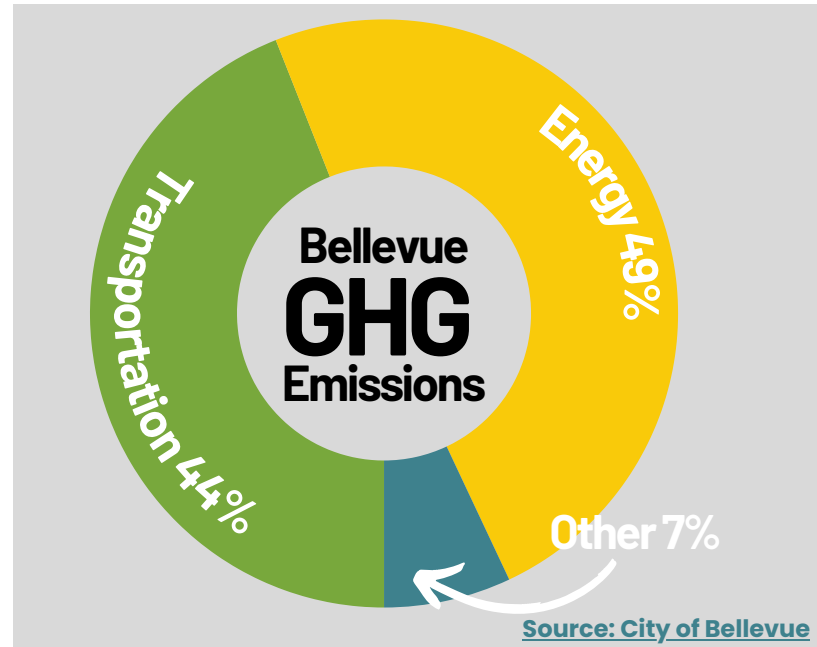

Carbon Commute Counting

It really adds up!

You Can Make A Difference.

We know you've heard all about climate change and greenhouse gases. But, what does that mean in your city?

- Hotter, drier summers
- Worse air quality
- More frequent flooding events
- Shrinking snowpack
- Less drinking water
- Loss of iconic species like *salmon*

What can you do at school?

The **Carbon Commute Count** is a campaign to count up all the carbon produced by commuting to school. Each day **TONS** of carbon are emitted by single-occupancy gas vehicles heading to school, in [Bellevue's Environmental Stewardship Plan](#) their goal is to decrease these emissions. Find out how much your school emits using [our toolkit](#) and [campaign](#) and use this baseline data to inspire your peers to take lower-carbon transportation!